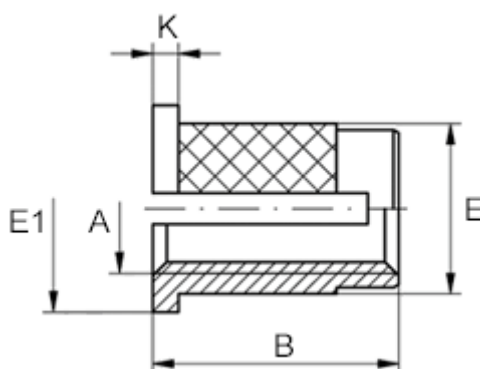

Data Sheet

Article number: 12842000030800
Description: KLEE-coil 842 000 030.800
M3 Brass

Measures

Female thread A	= M3
Flange diameter E1	= 6.0
Flange height	= 1.0
Length B	= 5.0
Min distance to edge	= 3.0
Outer diameter E	= 4.00
Recommended bore diameter	= 4 to 4.1